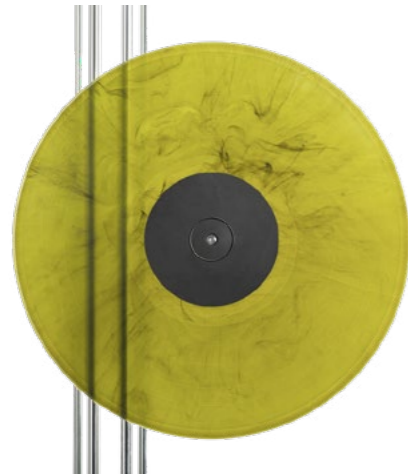

# Marble Vinyl

All pictures are taken under artificial light.  
Therefore it can happen that your physical record can differ – especially in terms of brightness – from the pictures.

77% Trans Red 8287  
+ 15% Yellow 8308 + 8% White 1154

99% Trans Red 8287  
+ 1% Black

94% Yellow 8308  
+ 4% Red 8227 + 2% White 1154

92% Yellow 8308  
+ 4% Red 8227 + 4% White 1154

99% Red 8227  
+ 1% Black

75% Yellow 8308  
+ 25% Trans Red 8287

97% Trans Yellow 9216  
+ 3% Red 8227

98% Trans Yellow 9216  
+ 2% Black

*Marble Vinyl*

# Marble Vinyl

All pictures are taken under artificial light.  
Therefore it can happen that your physical record can differ – especially in terms of brightness – from the pictures.

98% Trans Yellow 9340  
+ 2% Black